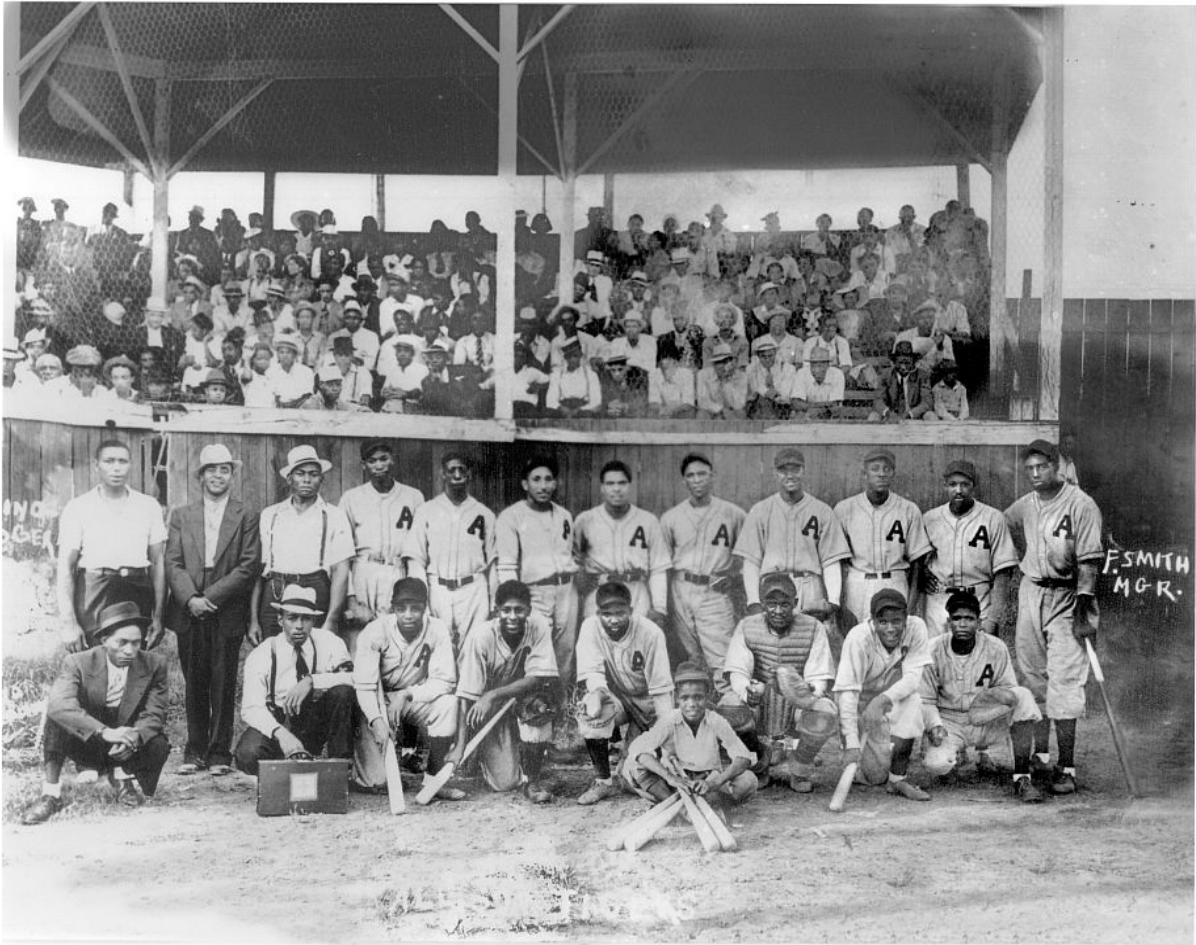

(Front row left to right – C.L. Moore (Manager), Waldo “Cane Creek” Dunlap (P), A.C. Neeley (OF), Rufus Hatten (C), Bob Moore (mascot), Fred Worthy (INF) and Spencer Alexander (OF). Back row left to right – Dr. White, Herman Taylor (3B), Vernon “Butch” Phillips (P), Frank Flemming (P), Bob Bowman (P), Nat Brannon (1B), Art Hefner (INF) and unknown.)

**Asheville Royal Giants
(c. 1920's)**

**Atlanta Black Crackers
(c. 1950's)**

**Birmingham Black Barons
Negro Southern League Champion
1923**

**Chattanooga Stars
(1951)**

**Chattanooga Choo Chos
(1946)**

(Willie Mays – kneeling fifth from right)

Claybrook Tigers
Negro Southern League
(1935)

**Cincinnati Tigers
Negro Southern League
(1936)**

**Crosley Field
Cincinnati, OH**

**(Standing left to right – J. Sonny “Sweet” Harris (OF), Ewing Russell (P),
Josh “Brute” Johnson (C), Porter Moss (P), Jesse Houston (P),
Rainey Bibbs (2B), Tommy (no last name), Neil “Shadow” Robinson (OF),
Olan “Jelly” Taylor (1B), Harvey Peterson (OF), “Turkey” Smith (C),
Marlin “Pee Wee” Carter (3B), Jim Glass (Manager), Howard Easterling (SS).
Kneeling in front – Henry “Speed” Merchant)**

**Cincinnati Tigers
Negro Southern League
(1936)**

**West End Park
Cincinnati, OH**

(Standing left to right – Marlin “Pee Wee” Carter (3B, Frank “Teenie” Edwards (Utility), Charlie Miller (P), Harvey Peterson (OF), “Turkey” Smith (C), Olan “Jelly” Taylor (1B), Willie Sims(OF), Neil “Shadow” Robinson, Jess Houston (P), Virgil Harris (P), “Wolf” Childers (C), Porter Moss (P), J. Sonny “Sweet” Harris (OF), Josh “Brute” Johnson (C), Ewing Russell (P), Arthur Maddox (P), Jerry Gibson (P/OF). Kneeling in front – Jim Glass (Manager)