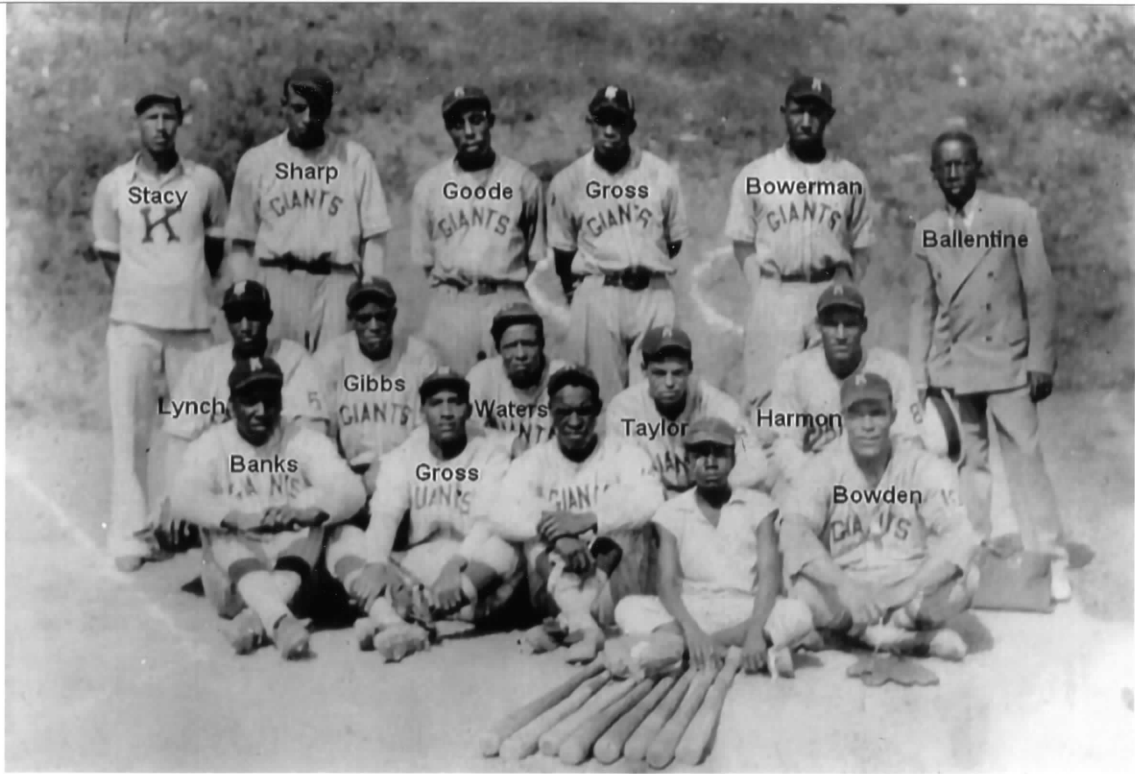

(Front row left to right – C.L. Moore (Manager), Waldo “Cane Creek” Dunlap (P), A.C. Neeley (OF), Rufus Hatten (C), Bob Moore (mascot), Fred Worthy (INF) and Spencer Alexander (OF). Back row left to right – Dr. White, Herman Taylor (3B), Vernon “Butch” Phillips (P), Frank Flemming (P), Bob Bowman (P), Nat Brannon (1B), Art Hefner (INF) and unknown.)

**Asheville Royal Giants
(c. 1920's)**

**Atlanta Black Crackers
(c. 1950's)**

**Birmingham Black Barons
Negro Southern League Champion
1923**

**Chattanooga Stars
(1951)**

**Chattanooga Choo Chos
(1946)**

(Willie Mays – kneeling fifth from right)

Claybrook Tigers
Negro Southern League
(1935)

**Cincinnati Tigers
Negro Southern League
(1936)**

**Crosley Field
Cincinnati, OH**

**(Standing left to right – J. Sonny “Sweet” Harris (OF), Ewing Russell (P),
Josh “Brute” Johnson (C), Porter Moss (P), Jesse Houston (P),
Rainey Bibbs (2B), Tommy (no last name), Neil “Shadow” Robinson (OF),
Olan “Jelly” Taylor (1B), Harvey Peterson (OF), “Turkey” Smith (C),
Marlin “Pee Wee” Carter (3B), Jim Glass (Manager), Howard Easterling (SS).
Kneeling in front – Henry “Speed” Merchant)**

**Cincinnati Tigers
Negro Southern League
(1936)**

**West End Park
Cincinnati, OH**

(Standing left to right – Marlin “Pee Wee” Carter (3B, Frank “Teenie” Edwards (Utility), Charlie Miller (P), Harvey Peterson (OF), “Turkey” Smith (C), Olan “Jelly” Taylor (1B), Willie Sims(OF), Neil “Shadow” Robinson, Jess Houston (P), Virgil Harris (P), “Wolf” Childers (C), Porter Moss (P), J. Sonny “Sweet” Harris (OF), Josh “Brute” Johnson (C), Ewing Russell (P), Arthur Maddox (P), Jerry Gibson (P/OF). Kneeling in front – Jim Glass (Manager)