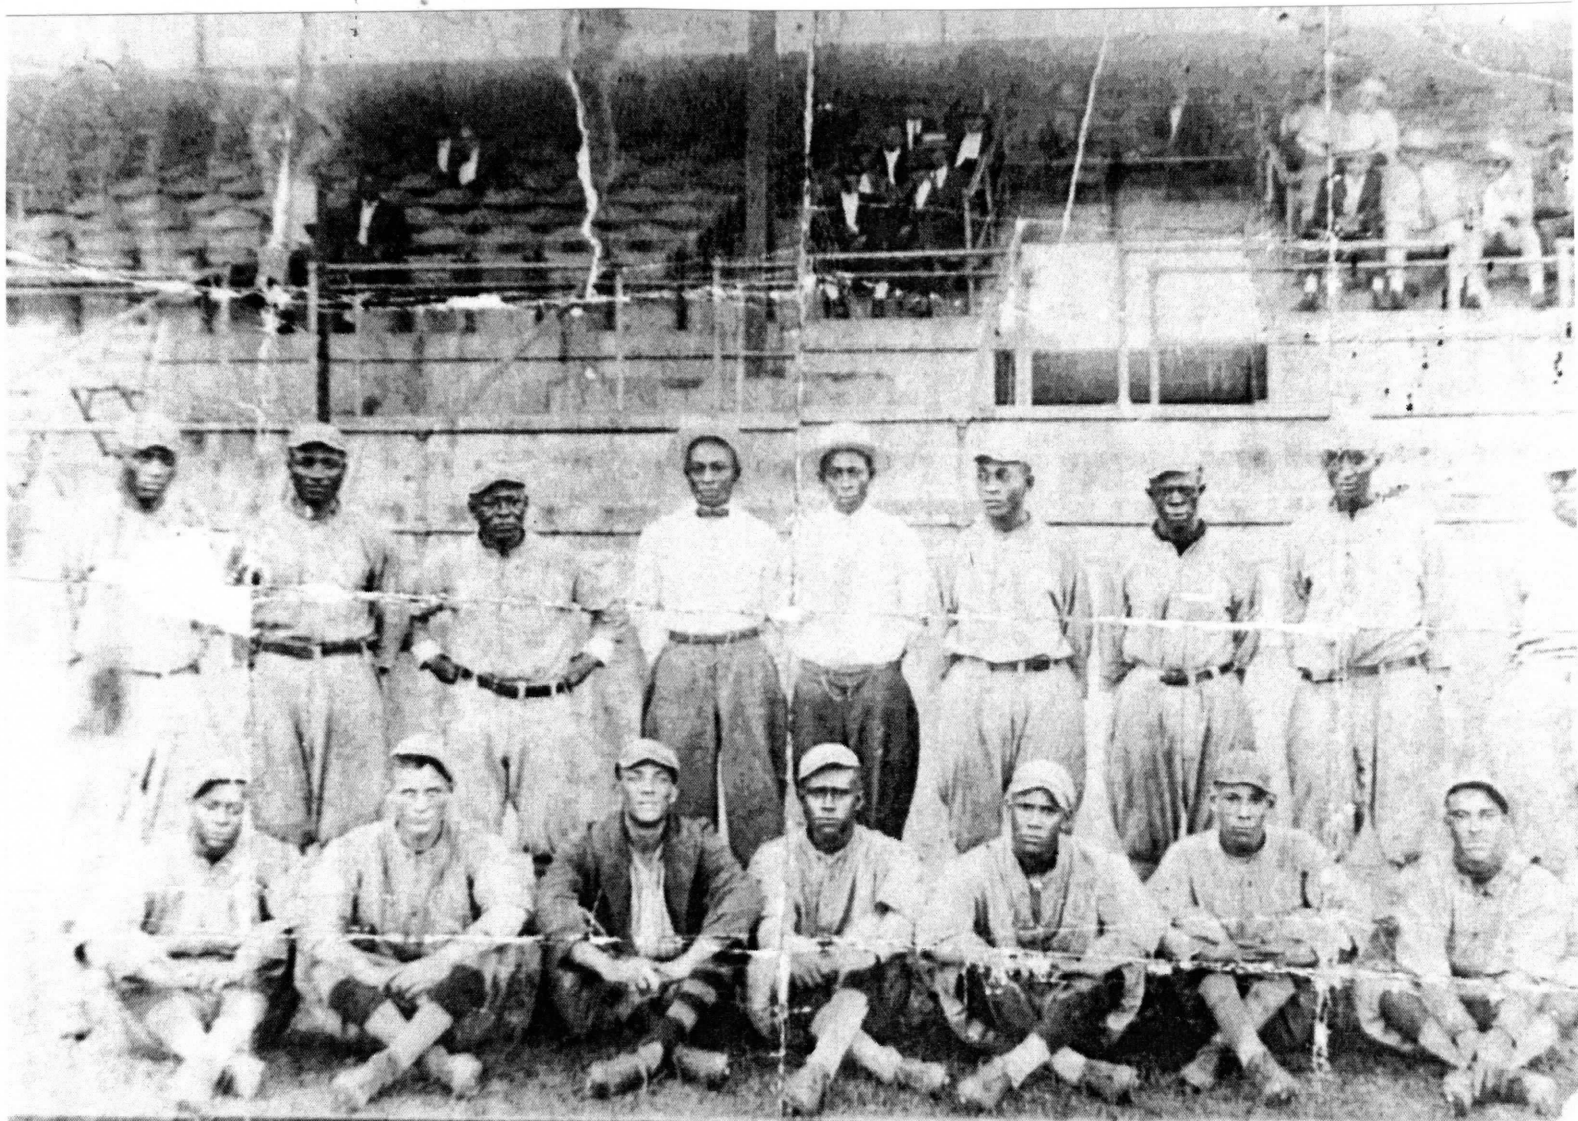

Montgomery Gray Sox
(1916)

STANDING - MEGAVOCK - I. F. MOSS - P. PATTON - ASST. MGR. PIGLER - V. PRES. STABLES - PRES.
TWOSIDE - 2ND. B. McCORMICK - 3RD. B. MYERS - P. MASON - P.
SITTING - FONDEXTER - C., M. CUNNINGHAM - CAPT. & 1ST. B. PRESTON - C., STRECH
SCALES - R. F., H. CUNNINGHAM - S. S., CARPENTER - C. F.

Montgomery Gray Sox
(1920)