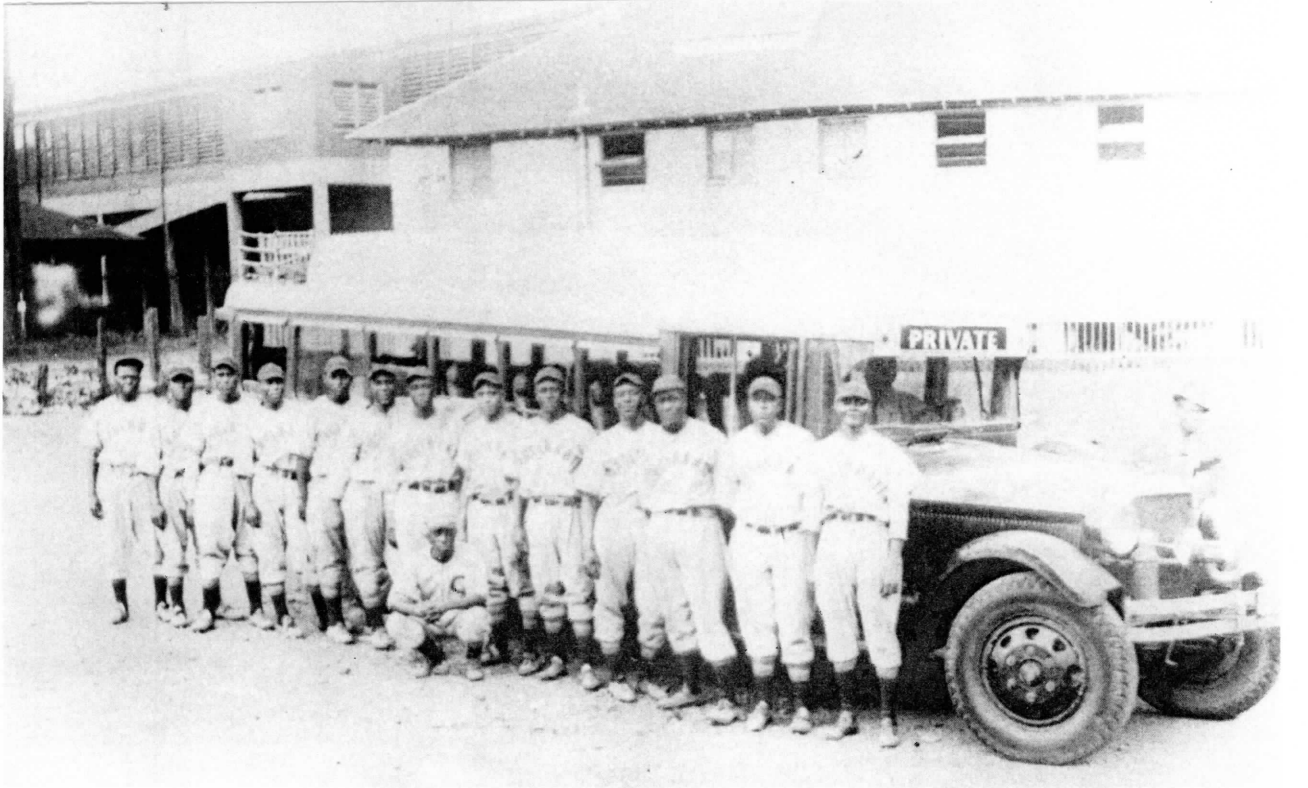

(Front row left to right – C.L. Moore (Manager), Waldo “Cane Creek” Dunlap (P), A.C. Neeley (OF), Rufus Hatten (C), Bob Moore (mascot), Fred Worthy (INF) and Spencer Alexander (OF). Back row left to right – Dr. White, Herman Taylor (3B), Vernon “Butch” Phillips (P), Frank Flemming (P), Bob Bowman (P), Nat Brannon (1B), Art Hefner (INF) and unknown.)

**Asheville Royal Giants
(c. 1920's)**

**Atlanta Black Crackers
(c. 1950's)**

**Birmingham Black Barons
Negro Southern League Champion
1923**

**Chattanooga Stars
(1951)**

**Chattanooga Choo Chos
(1946)**

(Willie Mays – kneeling fifth from right)

Claybrook Tigers
Negro Southern League
(1935)

**Cincinnati Tigers
Negro Southern League
(1936)**

**Crosley Field
Cincinnati, OH**

**(Standing left to right – J. Sonny “Sweet” Harris (OF), Ewing Russell (P),
Josh “Brute” Johnson (C), Porter Moss (P), Jesse Houston (P),
Rainey Bibbs (2B), Tommy (no last name), Neil “Shadow” Robinson (OF),
Olan “Jelly” Taylor (1B), Harvey Peterson (OF), “Turkey” Smith (C),
Marlin “Pee Wee” Carter (3B), Jim Glass (Manager), Howard Easterling (SS).
Kneeling in front – Henry “Speed” Merchant)**

**Cincinnati Tigers
Negro Southern League
(1936)**

**West End Park
Cincinnati, OH**

(Standing left to right – Marlin “Pee Wee” Carter (3B, Frank “Teenie” Edwards (Utility), Charlie Miller (P), Harvey Peterson (OF), “Turkey” Smith (C), Olan “Jelly” Taylor (1B), Willie Sims(OF), Neil “Shadow” Robinson, Jess Houston (P), Virgil Harris (P), “Wolf” Childers (C), Porter Moss (P), J. Sonny “Sweet” Harris (OF), Josh “Brute” Johnson (C), Ewing Russell (P), Arthur Maddox (P), Jerry Gibson (P/OF). Kneeling in front – Jim Glass (Manager)