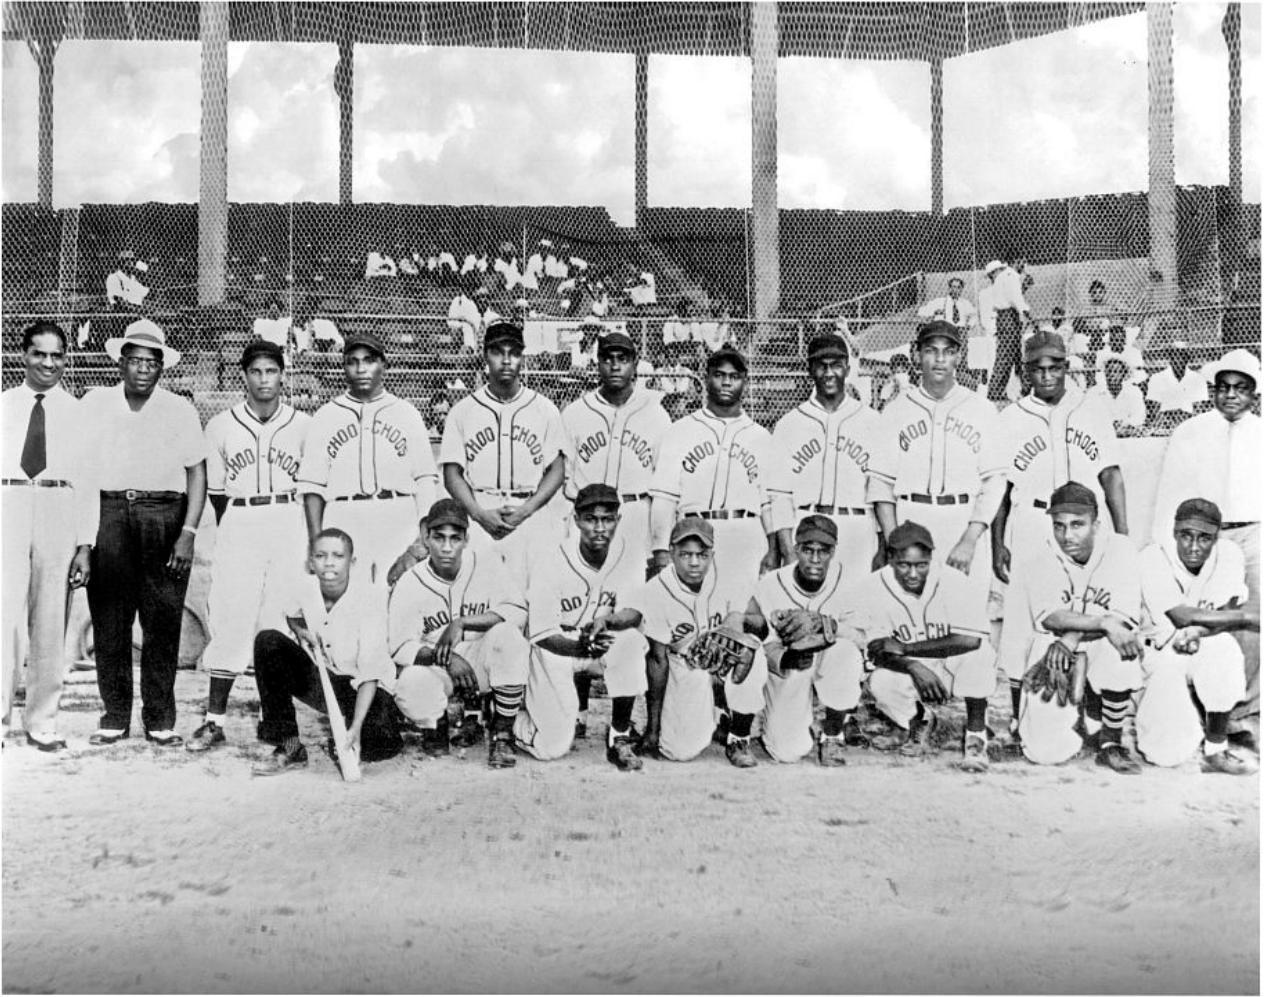

(Front row left to right – C.L. Moore (Manager), Waldo “Cane Creek” Dunlap (P), A.C. Neeley (OF), Rufus Hatten (C), Bob Moore (mascot), Fred Worthy (INF) and Spencer Alexander (OF). Back row left to right – Dr. White, Herman Taylor (3B), Vernon “Butch” Phillips (P), Frank Flemming (P), Bob Bowman (P), Nat Brannon (1B), Art Hefner (INF) and unknown.)

**Asheville Royal Giants
(c. 1920's)**

**Atlanta Black Crackers
(c. 1950's)**

**Birmingham Black Barons
Negro Southern League Champion
1923**

**Chattanooga Stars
(1951)**

**Chattanooga Choo Chos
(1946)**

(Willie Mays – kneeling fifth from right)

Claybrook Tigers
Negro Southern League
(1935)

**Cincinnati Tigers
Negro Southern League
(1936)**

**Crosley Field
Cincinnati, OH**

**(Standing left to right – J. Sonny “Sweet” Harris (OF), Ewing Russell (P),
Josh “Brute” Johnson (C), Porter Moss (P), Jesse Houston (P),
Rainey Bibbs (2B), Tommy (no last name), Neil “Shadow” Robinson (OF),
Olan “Jelly” Taylor (1B), Harvey Peterson (OF), “Turkey” Smith (C),
Marlin “Pee Wee” Carter (3B), Jim Glass (Manager), Howard Easterling (SS).
Kneeling in front – Henry “Speed” Merchant)**

**Cincinnati Tigers
Negro Southern League
(1936)**

**West End Park
Cincinnati, OH**

(Standing left to right – Marlin “Pee Wee” Carter (3B, Frank “Teenie” Edwards (Utility), Charlie Miller (P), Harvey Peterson (OF), “Turkey” Smith (C), Olan “Jelly” Taylor (1B), Willie Sims(OF), Neil “Shadow” Robinson, Jess Houston (P), Virgil Harris (P), “Wolf” Childers (C), Porter Moss (P), J. Sonny “Sweet” Harris (OF), Josh “Brute” Johnson (C), Ewing Russell (P), Arthur Maddox (P), Jerry Gibson (P/OF). Kneeling in front – Jim Glass (Manager)