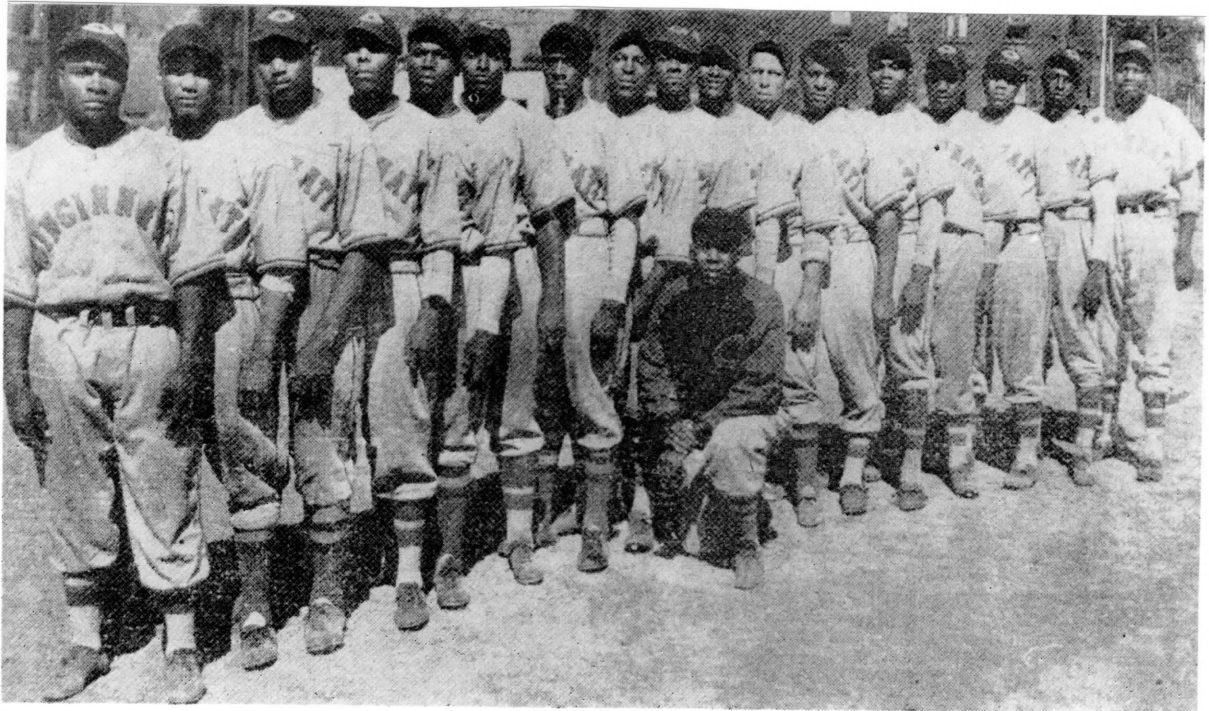

(Front row left to right – C.L. Moore (Manager), Waldo “Cane Creek” Dunlap (P), A.C. Neeley (OF), Rufus Hatten (C), Bob Moore (mascot), Fred Worthy (INF) and Spencer Alexander (OF). Back row left to right – Dr. White, Herman Taylor (3B), Vernon “Butch” Phillips (P), Frank Flemming (P), Bob Bowman (P), Nat Brannon (1B), Art Hefner (INF) and unknown.)

**Asheville Royal Giants
(c. 1920's)**

**Atlanta Black Crackers
(c. 1950's)**

**Birmingham Black Barons
Negro Southern League Champion
1923**

**Chattanooga Stars
(1951)**

**Chattanooga Choo Chos
(1946)**

(Willie Mays – kneeling fifth from right)

Claybrook Tigers
Negro Southern League
(1935)

**Cincinnati Tigers
Negro Southern League
(1936)**

**Crosley Field
Cincinnati, OH**

**(Standing left to right – J. Sonny “Sweet” Harris (OF), Ewing Russell (P),
Josh “Brute” Johnson (C), Porter Moss (P), Jesse Houston (P),
Rainey Bibbs (2B), Tommy (no last name), Neil “Shadow” Robinson (OF),
Olan “Jelly” Taylor (1B), Harvey Peterson (OF), “Turkey” Smith (C),
Marlin “Pee Wee” Carter (3B), Jim Glass (Manager), Howard Easterling (SS).
Kneeling in front – Henry “Speed” Merchant)**

**Cincinnati Tigers
Negro Southern League
(1936)**

**West End Park
Cincinnati, OH**

(Standing left to right – Marlin “Pee Wee” Carter (3B, Frank “Teenie” Edwards (Utility), Charlie Miller (P), Harvey Peterson (OF), “Turkey” Smith (C), Olan “Jelly” Taylor (1B), Willie Sims(OF), Neil “Shadow” Robinson, Jess Houston (P), Virgil Harris (P), “Wolf” Childers (C), Porter Moss (P), J. Sonny “Sweet” Harris (OF), Josh “Brute” Johnson (C), Ewing Russell (P), Arthur Maddox (P), Jerry Gibson (P/OF). Kneeling in front – Jim Glass (Manager)